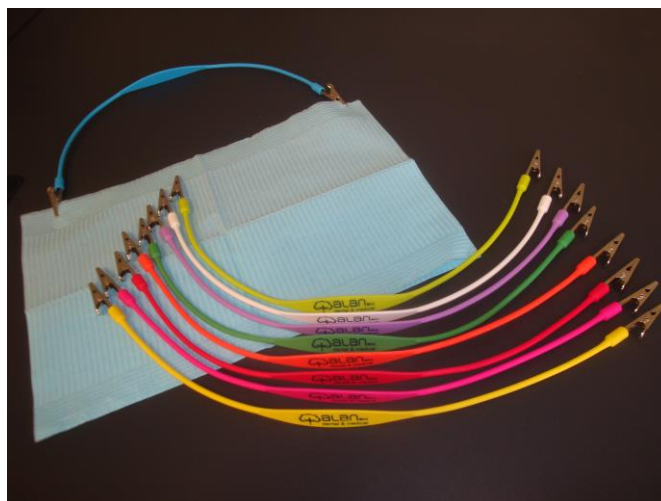

## Napkins Holders

<b>COMPOSITION</b>	<ul style="list-style-type: none"> <li>• Thermoplastic elastomer</li> </ul>
<b>NAPKINS HOLDERS</b>	<ul style="list-style-type: none"> <li>• Available colors: Orange, light blue, white, pink, yellow, light green, dark green, lilac, red</li> <li>• Autoclavable up to 121°C</li> <li>• No sterile</li> </ul>

### Dimensions

Reference	Dimensions	Pcs/Bag
NAPH	+/- 48 cm	5

We are ISO 13485 certified and our products are CE marked